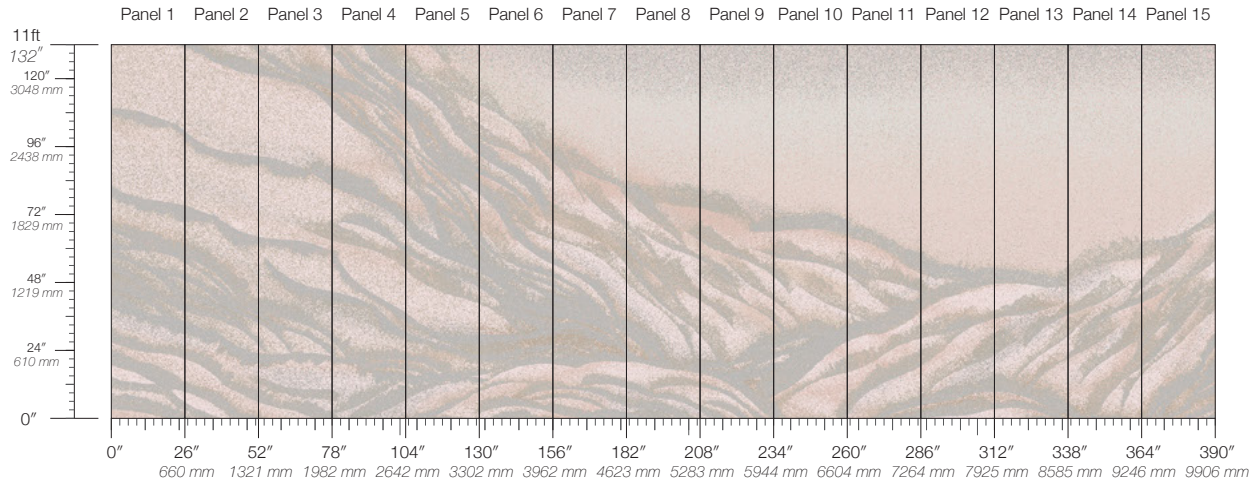

Singing Sand Steppe

Suitable for residential and some commercial projects

COLOR
Steppe

STOCK
Made to order

REPEAT
Non-repeating

CONTACT
sales@calicowallpaper.com
+1 718 243 1705
57 Lispenard Street
New York, NY 10013 USA

ITEM
3212

MINIMUM
1 panel

LEAD TIME
4 weeks to print

CONTENT
Clay-Coated Paper

MAINTENANCE
Water-based cleanser

ORIGIN
USA

DISCLAIMER
Panel maps represent mural artwork only. Reference the physical sample for color and texture.

PANEL WIDTH
26" / 661 mm trimmed

FLAMMABILITY
ASTM E84 Adhered Class A

DETAILS
Custom options available

PANEL HEIGHT
132" / 3353 mm standard

ENVIRONMENTAL
FSC Certified Content

PRICE
Available upon request